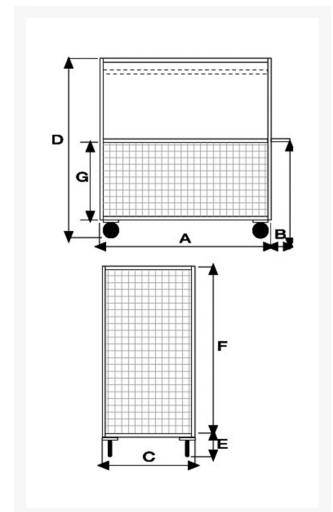

4 sided mesh truck big size and 1 side with a folding top panel, 4 swivel casters, 2 with brake

Immagini Prodotto

Descrizione

4 swivel solid rubber casters, 2 with brake $\varnothing 200$

Sizes mm 750x150x1320h

Wire mesh sides 100x100 thread thickness 5

Weight Kg. 56

Capacity Kg. 500

COMPLIANT TO CE RULES

Optional:

Plate shelf
Acrylic powder painting
Coupling device for small tractor
Rear hook
4th wall

ART	A	B	C	D	E	F	G
077AGIRFR	1200	80	800	1605	285	1320	420

Informazioni Aggiuntive

Cod. Prod.	ART077AGIRFR
GTIN/EAN	8053853153357
Fornito	Montato - Pronto all'uso
Weight kg	56.0000
Load Capacity	500
Diametro Ruota in mm	200
Type of Wheel:	Rubber
Colour	Zinc Plated
Manufacturer	Carmeccanica
Made in	Italia
Warranty	5 Years
Conformità	CE
Lead Time	Esaurito