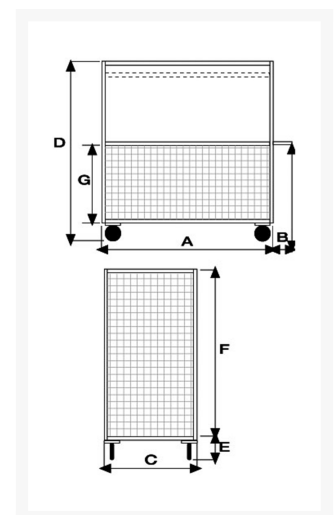

# 4 sided mesh truck big size and 1 side with a folding top panel, 4 swivel casters

## Descrizione

2 swivel solid rubber casters  $\varnothing 200$

Sizes mm 750x150x1320h

Wire mesh sides 100x100 thread thickness 5

**Weight** Kg. 56

**Capacity** Kg. 500

COMPLIANT TO CE RULES

Optional:

## Informazioni Aggiuntive

Cod. Prod.	ART077AVGIR
GTIN/EAN	8053853156440
Fornito	Ruote Montate al Piano, Sponde da Montare
Weight kg	56.0000
Load Capacity	500
Diametro Ruota in mm	200
Type of Wheel:	Rubber
Colour	Aluminum RAL 9006
Manufacturer	Carmeccanica
Made in	Italia
Warranty	5 Years
Conformità	CE
Lead Time	15 giorni