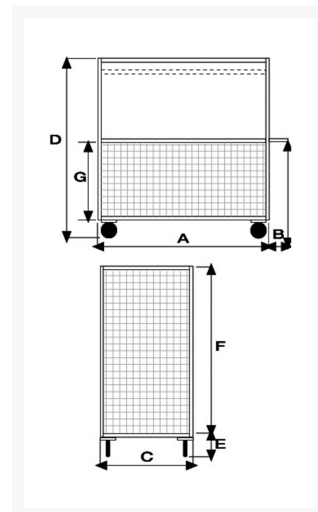

4 sided mesh truck big size and 1 side with a folding top panel, 4 swivel casters

Immagini Prodotto

Descrizione

2 swivel solid rubber casters $\varnothing 200$

Sizes mm 750x150x1320h

Wire mesh sides 100x100 thread thickness 5

Weight Kg. 56

Capacity Kg. 500

COMPLIANT TO CE RULES

Optional:

Plate shelf
Acrylic powder painting
Coupling device for small tractor
Rear hook
4th wall

ART	A	B	C	D	E	F	G
077AGIR	1200	80	800	1605	285	1320	420

Informazioni Aggiuntive

Cod. Prod.	ART077AGIR
GTIN/EAN	8053853153340
Fornito	Montato - Pronto all'uso
Weight kg	56.0000
Load Capacity	500
Diametro Ruota in mm	200
Type of Wheel:	Rubber
Colour	Zinc Plated
Manufacturer	Carmeccanica
Made in	Italia
Warranty	5 Years
Conformità	CE
Lead Time	Esaurito