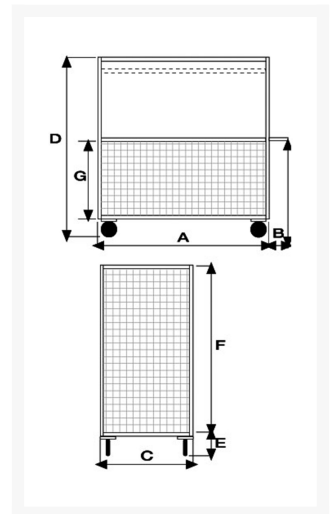

# 4 sided mesh truck big size and 1 side with a folding top panel

## Descrizione

2 fixed solid rubber casters and 2 swivel solid rubber casters Ø200

Sizes mm 750x150x1320h

Wire mesh sides 100x100 thread thickness 5

**Weight** Kg. 56

**Capacity** Kg. 500

COMPLIANT TO CE RULES

## Informazioni Aggiuntive

Cod. Prod.	ART077A
Fornito	Montato - Pronto all'uso
Weight kg	56.0000
Load Capacity	500
Diametro Ruota in mm	200
Type of Wheel:	Rubber
Colour	Zinc Plated
Manufacturer	Carmeccanica
Made in	Italia
Warranty	5 Years
Conformità	CE
Lead Time	Esaurito