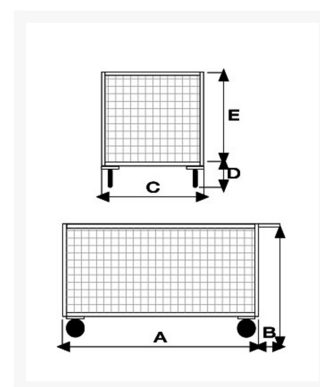

4 sided mesh truck zinc plated, 4 swivel puncture proof casters

Immagini Prodotto

Descrizione

Sizes mm 775x1150x605h

4 swivel poliurethane filled puncture proof casters Ø 260 2 with brake

Weight Kg. 58

Capacity Kg. 500

Plate platform with thickness 20/10

Mesh walls 100x100

COMPLIANT TO CE RULES

| ART | A | B | C | D | E | F |
|-------------|------|----|-----|-----|-----|-----|
| 203GIRFR-02 | 1200 | 75 | 800 | 345 | 605 | 950 |

Informazioni Aggiuntive

| | |
|----------------------|--------------------------|
| Cod. Prod. | ART203GIRFR-02 |
| GTIN/EAN | 8053853154446 |
| Fornito | Montato - Pronto all'uso |
| Weight kg | 58.0000 |
| Load Capacity | 500 |
| Diametro Ruota in mm | 260 |
| Type of Wheel: | PU Flat Free |
| Colour | Zinc Plated |
| Manufacturer | Carmeccanica |
| Made in | Italia |
| Warranty | 5 Years |
| Conformità | CE |
| Lead Time | Su Richiesta |