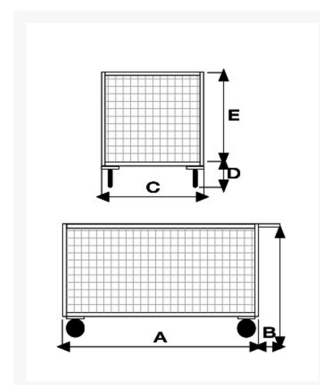

4 sided mesh truck zinc plated, 4 swivel puncture proof casters

Immagini Prodotto

Descrizione

Sizes mm 775x1150x605h

4 swivel poliurethane filled puncture proof casters Ø 260 2 with brake

Weight Kg. 58

Capacity Kg. 500

Plate platform with thickness 20/10

Mesh walls 100x100

COMPLIANT TO CE RULES

ART	A	B	C	D	E	F
203GIRFR-02	1200	75	800	345	605	950

Informazioni Aggiuntive

Cod. Prod.	ART203VGIRFR-02
GTIN/EAN	8053853156921
Fornito	Ruote Montate al Piano, Sponde da Montare
Weight kg	58.0000
Load Capacity	500
Diametro Ruota in mm	260
Type of Wheel:	PU Flat Free
Colour	Aluminum RAL 9006
Manufacturer	Carmeccanica
Made in	Italia
Warranty	5 Years
Conformità	CE
Lead Time	Pronta Consegna