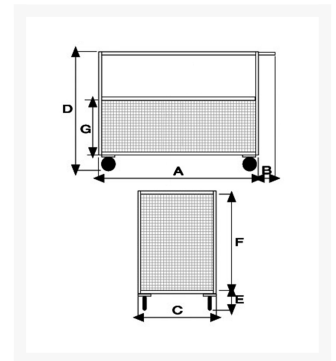

4 sided zinc plated mesh truck, 1 wall with a folding top panel

Immagini Prodotto

Descrizione

Sizes mm 775x1150x605h

2 fixed and 2 swivel solid rubber casters Ø 200

Weight Kg. 53

Capacity Kg. 500

Plate platform with thickness 20/10

Mesh walls 100x100

COMPLIANT TO CE RULES

ART	A	B	C	D	E	F
201R	1200	75	800	285	605	890

Informazioni Aggiuntive

Cod. Prod.	ART201R
GTIN/EAN	8053853154255
Fornito	Montato - Pronto all'uso
Weight kg	53.0000
Load Capacity	500
Diametro Ruota in mm	200
Type of Wheel:	Rubber
Colour	Zinc Plated
Manufacturer	Carmeccanica
Made in	Italia
Warranty	5 Years
Conformità	CE
Lead Time	Su Richiesta