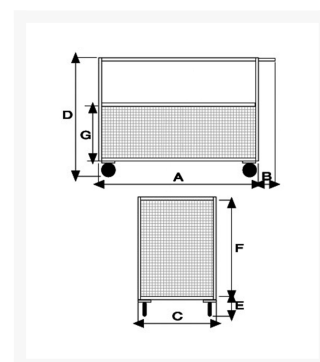

# 4 sided zinc plated mesh truck, 1 wall with a folding top panel

## Descrizione

Sizes mm 775x1150x605h

2 fixed and 2 swivel solid rubber casters Ø 200

**Weight** Kg. 53

**Capacity** Kg. 500

Plate platform with thickness 20/10

Mesh walls 100x100

COMPLIANT TO CE RULES

## Informazioni Aggiuntive

---

Cod. Prod.	ART201RV
GTIN/EAN	8053853156730
Fornito	Ruote Montate al Piano, Sponde da Montare
Weight kg	53.0000
Load Capacity	500
Diametro Ruota in mm	200
Type of Wheel:	Rubber
Colour	Aluminum RAL 9006
Manufacturer	Carmeccanica
Made in	Italia
Warranty	5 Years
Conformità	CE
Lead Time	Pronta Consegna