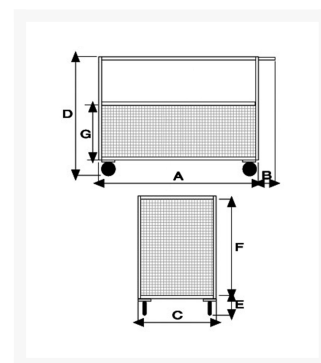

4 sided zinc plated mesh truck, 1 wall with a folding top panel and 2 casters with brake

Immagini Prodotto

Descrizione

Sizes mm 775x1150x605h

2 fixed and 2 swivel solid rubber casters, 2 with brake Ø 200

Weight Kg. 53

Capacity Kg. 500

Plate platform with thickness 20/10

Mesh walls 100x100

COMPLIANT TO CE RULES

ART A B C D E F

Informazioni Aggiuntive

Cod. Prod.	ART201RFR
GTIN/EAN	8053853154262
Fornito	Montato - Pronto all'uso
Weight kg	53.0000
Load Capacity	500
Diametro Ruota in mm	200
Type of Wheel:	Rubber
Colour	Zinc Plated
Manufacturer	Carmeccanica
Made in	Italia
Warranty	5 Years
Conformità	CE
Lead Time	Su Richiesta