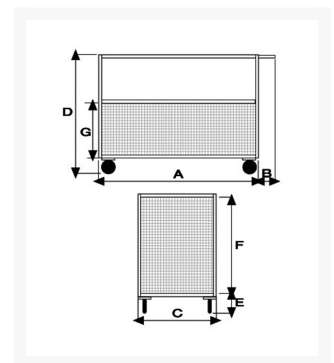

4 sided zinc plated mesh truck, 1 wall with a folding top panel and 2 casters with brake

Immagini Prodotto

Descrizione

Sizes mm 775x1150x605h

2 fixed and 2 swivel solid rubber casters, 2 with brake \varnothing 200

Weight Kg. 53

Capacity Kg. 500

Plate platform with thickness 20/10

Mesh walls 100x100

COMPLIANT TO CE RULES

ART A B C D E F

Informazioni Aggiuntive

Cod. Prod.	ART201RVFR
GTIN/EAN	8053853156747
Fornito	Ruote Montate al Piano, Sponde da Montare
Weight kg	53.0000
Load Capacity	500
Diametro Ruota in mm	200
Type of Wheel:	Rubber
Colour	Aluminum RAL 9006
Manufacturer	Carmeccanica
Made in	Italia
Warranty	5 Years
Conformità	CE
Lead Time	Pronta Consegna