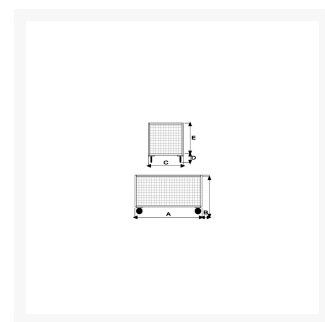

4 sided zinc plated mesh truck, 1 wall with a folding top panel and 2 casters with brake

Immagini Prodotto

Descrizione

Sizes mm 775x1150x605h

2 fixed and 2 swivel pneumatic casters, 2 with brake Ø 260

Weight Kg. 58

Capacity Kg. 500

Plate platform with thickness 20/10

Mesh walls 100x100

COMPLIANT TO CE RULES

ART A B C D E F

Informazioni Aggiuntive

Cod. Prod.	ART203RVFR
GTIN/EAN	8053853156952
Fornito	Ruote Montate al Piano, Sponde da Montare
Weight kg	58.0000
Load Capacity	500
Diametro Ruota in mm	260
Type of Wheel:	Pneumatic
Colour	Aluminum RAL 9006
Manufacturer	Carmeccanica
Made in	Italia
Warranty	5 Years
Conformità	CE
Lead Time	Pronta Consegna