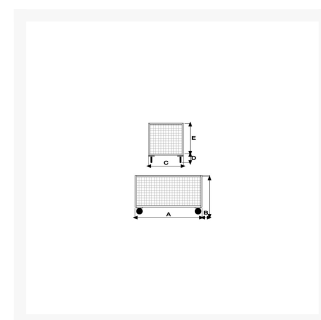

# 4 sided zinc plated mesh truck, 1 wall with a folding top panel and 4 swivel casters, 2 with brake

## Descrizione

Sizes mm 775x1150x605h

4 swivel solid rubber casters, 2 with brake  $\varnothing$  200

**Weight** Kg. 53

**Capacity** Kg. 500

Plate platform with thickness 20/10

Mesh walls 100x100

COMPLIANT TO CE RULES

## Informazioni Aggiuntive

Cod. Prod.	ART201RGIRFR
GTIN/EAN	8053853154286
Fornito	Montato - Pronto all'uso
Weight kg	53.0000
Load Capacity	500
Diametro Ruota in mm	200
Type of Wheel:	Rubber
Colour	Zinc Plated
Manufacturer	Carmeccanica
Made in	Italia
Warranty	5 Years
Conformità	CE
Lead Time	Su Richiesta