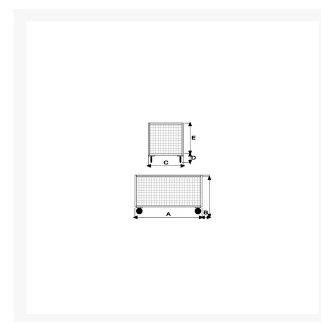

4 sided zinc plated mesh truck, 1 wall with a folding top panel and 4 swivel casters, 2 with brake

Immagini Prodotto

Descrizione

Sizes mm 775x1150x605h

4 swivel pneumatic casters, 2 with brake Ø 260

Weight Kg. 58

Capacity Kg. 500

Plate platform with thickness 20/10

Mesh walls 100x100

COMPLIANT TO CE RULES

ART

A

B

C

D

E

F

Informazioni Aggiuntive

Cod. Prod.	ART203RGIRFR
GTIN/EAN	8053853154514
Fornito	Montato - Pronto all'uso
Weight kg	58.0000
Load Capacity	500
Diametro Ruota in mm	260
Type of Wheel:	Pneumatic
Colour	Zinc Plated
Manufacturer	Carmeccanica
Made in	Italia
Warranty	5 Years
Conformità	CE
Lead Time	Su Richiesta