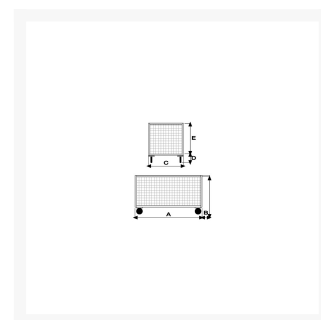

# 4 sided zinc plated mesh truck, 1 wall with a folding top panel and 4 swivel casters, 2 with brake

## Descrizione

Sizes mm 775x1150x605h

4 swivel solid rubber casters, 2 with brake  $\varnothing$  200

**Weight** Kg. 53

**Capacity** Kg. 500

Plate platform with thickness 20/10

Mesh walls 100x100

COMPLIANT TO CE RULES

## Informazioni Aggiuntive

Cod. Prod.	ART201RVGIRFR
GTIN/EAN	8053853156761
Fornito	Ruote Montate al Piano, Sponde da Montare
Weight kg	53.0000
Load Capacity	500
Diametro Ruota in mm	200
Type of Wheel:	Rubber
Colour	Aluminum RAL 9006
Manufacturer	Carmeccanica
Made in	Italia
Warranty	5 Years
Conformità	CE
Lead Time	Pronta Consegna