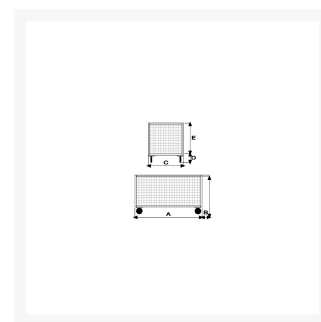

4 sided zinc plated mesh truck, 1 wall with a folding top panel and 4 swivel casters, 2 with brake

Immagini Prodotto

Descrizione

Sizes mm 775x1150x605h

4 swivel pneumatic casters, 2 with brake Ø 260

Weight Kg. 58

Capacity Kg. 500

Plate platform with thickness 20/10

Mesh walls 100x100

COMPLIANT TO CE RULES

ART

A

B

C

D

E

F

Informazioni Aggiuntive

Cod. Prod.	ART203RVGIRFR
GTIN/EAN	8053853156990
Fornito	Ruote Montate al Piano, Sponde da Montare
Weight kg	58.0000
Load Capacity	500
Diametro Ruota in mm	260
Type of Wheel:	Pneumatic
Colour	Aluminum RAL 9006
Manufacturer	Carmeccanica
Made in	Italia
Warranty	5 Years
Conformità	CE
Lead Time	Pronta Consegna