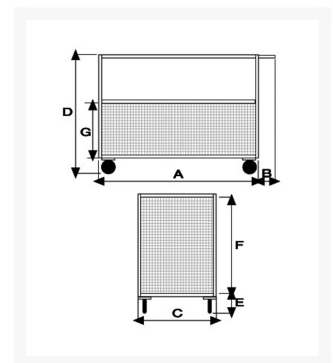

4 sided zinc plated mesh truck, 1 wall with a folding top panel and 4 swivel casters

Immagini Prodotto

Descrizione

Sizes mm 775x1150x605h

4 swivel solid rubber casters \varnothing 200

Weight Kg. 53

Capacity Kg. 500

Plate platform with thickness 20/10

Mesh walls 100x100

COMPLIANT TO CE RULES

ART A B C D E F

Informazioni Aggiuntive

Cod. Prod.	ART201RGIR
GTIN/EAN	8053853154279
Fornito	Montato - Pronto all'uso
Weight kg	53.0000
Load Capacity	500
Diametro Ruota in mm	200
Type of Wheel:	Rubber
Colour	Zinc Plated
Manufacturer	Carmeccanica
Made in	Italia
Warranty	5 Years
Conformità	CE
Lead Time	Su Richiesta