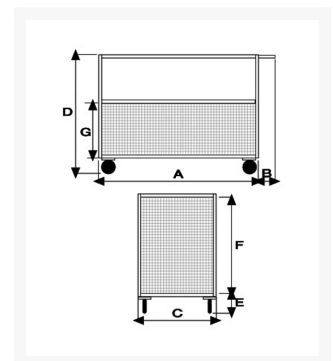

# 4 sided zinc plated mesh truck, 1 wall with a folding top panel and 4 swivel casters

## Descrizione

Sizes mm 775x1150x605h

4 swivel solid rubber casters Ø 200

**Weight** Kg. 53

**Capacity** Kg. 500

Plate platform with thickness 20/10

Mesh walls 100x100

COMPLIANT TO CE RULES

## Informazioni Aggiuntive

Cod. Prod.	ART201RVGIR
GTIN/EAN	8053853156754
Fornito	Ruote Montate al Piano, Sponde da Montare
Weight kg	53.0000
Load Capacity	500
Diametro Ruota in mm	200
Type of Wheel:	Rubber
Colour	Aluminum RAL 9006
Manufacturer	Carmeccanica
Made in	Italia
Warranty	5 Years
Conformità	CE
Lead Time	Pronta Consegna