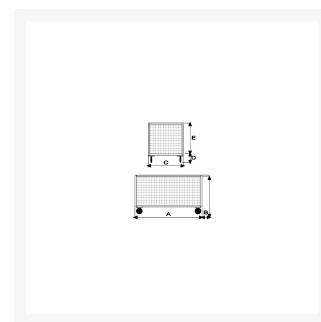

4 sided zinc plated mesh truck, 1 wall with a folding top panel and 4 swivel casters

Immagini Prodotto

Descrizione

Sizes mm 775x1150x605h

4 swivel pneumatic casters Ø 260

Weight Kg. 58

Capacity Kg. 500

Plate platform with thickness 20/10

Mesh walls 100x100

COMPLIANT TO CE RULES

ART A B C D E F

Informazioni Aggiuntive

Cod. Prod.	ART203RVGIR
GTIN/EAN	8053853156976
Fornito	Ruote Montate al Piano, Sponde da Montare
Weight kg	58.0000
Load Capacity	500
Diametro Ruota in mm	260
Type of Wheel:	Pneumatic
Colour	Aluminum RAL 9006
Manufacturer	Carmeccanica
Made in	Italia
Warranty	5 Years
Conformità	CE
Lead Time	Pronta Consegna