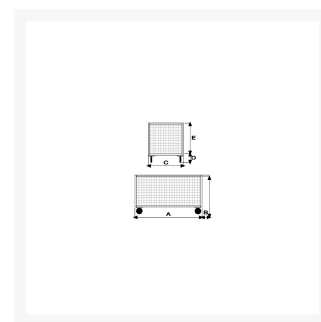

# 4 sided zinc plated mesh truck, 1 wall with a folding top panel and 4 swivel casters

## Descrizione

Sizes mm 775x1150x605h

4 swivel pneumatic casters Ø 260

**Weight** Kg. 58

**Capacity** Kg. 500

Plate platform with thickness 20/10

Mesh walls 100x100

COMPLIANT TO CE RULES

## Informazioni Aggiuntive

Cod. Prod.	ART203RVGIRFR-02
GTIN/EAN	8053853157003
Fornito	Ruote Montate al Piano, Sponde da Montare
Weight kg	58.0000
Load Capacity	500
Diametro Ruota in mm	260
Type of Wheel:	PU Flat Free
Colour	Aluminum RAL 9006
Manufacturer	Carmeccanica
Made in	Italia
Warranty	5 Years
Conformità	CE
Lead Time	Pronta Consegna