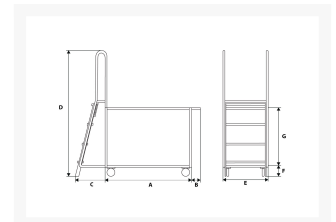

4 step climbing stock picking ladder plate thickness 20/10

Immagini Prodotto

Descrizione

Sizes mm 600x1500x830h

Plate thickness 20/10 shelf mm 600x900

2 fixed casters - 2 swivel Ø 140

Weight Kg. 35

Capacity Kg. 350

ACRILIC POWDER PAINTING

COMPLIANT TO CE RULES

Informazioni Aggiuntive

Cod. Prod.	ART070
GTIN/EAN	8053853153173
Fornito	Montato - Pronto all'uso
Weight kg	35.0000
Load Capacity	350
Diametro Ruota in mm	140
Type of Wheel:	Rubber
Colour	Blu RAL5015
Manufacturer	Carmeccanica
Made in	Italia
Warranty	5 Years
Conformità	CE
Lead Time	Pronta Consegna