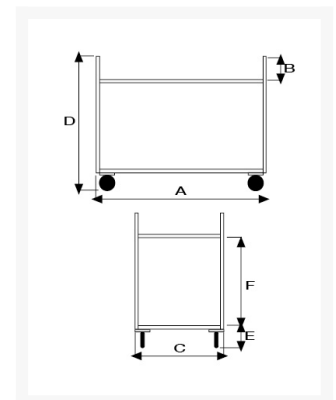

AISI 304 stainless steel 2 trays stock cart solid rubber wheels, 2 wheels with brake

Immagini Prodotto

Descrizione

4 swivel casters, 2 with brake \varnothing 125
Full stainless steel construction
Sizes mm 570x1160x960h
2 trays with perimeter lip
Round grey rubber bumper and sound deadener included

Weight Kg 12

Capacity Kg 100

INOX AISI 304

COMPLIANT TO CE RULES

ART	A	B	C	D	E	F
07310450FR	1160	50	570	960	340	615

Informazioni Aggiuntive

Cod. Prod.	ART07310450FR
GTIN/EAN	8053853153227
Fornito	Smontato - Viteria a Corredo
Weight kg	12.0000
Load Capacity	100
Type of Wheel:	Rubber
Colour	Bright Stainless Steel BA
Manufacturer	Carmeccanica
Made in	Italia
Warranty	5 Years
Conformità	CE
Lead Time	7 giorni