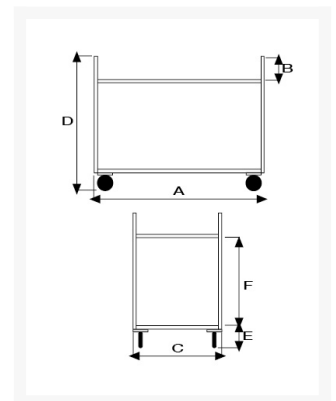

## Descrizione

4 swivel casters  $\varnothing$  125  
Full stainless steel construction  
Sizes mm 570x1160x960h  
2 trays with perimeter lip  
Round grey rubber bumper and sound deadener included  
**Weight** Kg 12  
**Capacity** Kg 100

## Informazioni Aggiuntive

Cod. Prod.	ART07310450
GTIN/EAN	8053853153210
Fornito	Smontato - Viteria a Corredo
Weight kg	12.0000
Load Capacity	100
Type of Wheel:	Rubber
Colour	Bright Stainless Steel BA
Manufacturer	Carmeccanica
Made in	Italia
Warranty	5 Years
Conformità	CE
Lead Time	Pronta Consegna