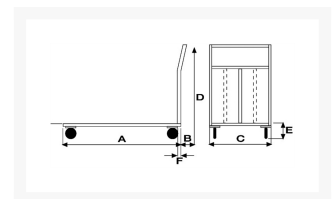

# AISI 304 stainless steel high capacity platform truck mm 1200x800

## Descrizione

Full stainless steel construction

Sizes mm 800x1230x1000h

AISI 304 S/S PLATFORM

2 fixed and 2 swivel casters Ø 200

**Weight** Kg. 38

**Capacity** Kg. 500

COMPLIANT TO CE RULES

## Informazioni Aggiuntive

---

Cod. Prod.	ART044INOX
GTIN/EAN	8053853152534
Fornito	Montato - Pronto all'uso
Weight kg	38.0000
Load Capacity	500
Diametro Ruota in mm	200
Type of Wheel:	Grey Rubber
Colour	Satinized Stainless Steel
Manufacturer	Carmeccanica
Made in	Italia
Warranty	5 Years
Conformità	CE
Lead Time	7 giorni