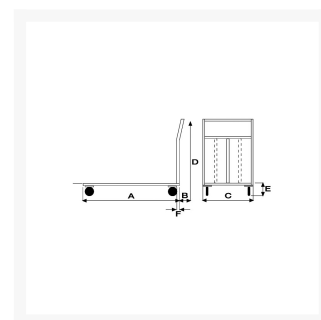

# AISI 304 stainless steel high capacity platform truck 1200x800

## Descrizione

Full stainless steel construction

Sizes mm 800x1230x1100h

AISI 304 S/S PLATFORM

2 Swivel and 2 fixed pneumatic casters  $\varnothing$  260

**Weight** Kg. 33

**Capacity** Kg. 350

COMPLIANT TO CE RULES

## Informazioni Aggiuntive

Cod. Prod.	ART044AINOX
GTIN/EAN	8053853152381
Fornito	Montato - Pronto all'uso
Weight kg	35.0000
Load Capacity	500
Diametro Ruota in mm	200
Type of Wheel:	Grey Rubber
Colour	Satinized Stainless Steel
Manufacturer	Carmeccanica
Made in	Italia
Warranty	5 Years
Conformità	CE
Lead Time	15 giorni