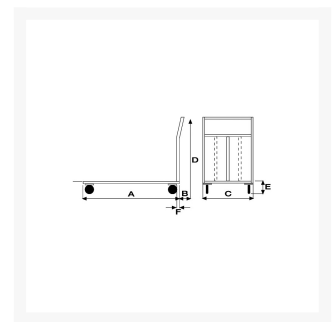

AISI 304 stainless steel high capacity platform truck 1200x800

Immagini Prodotto

Descrizione

Full stainless steel construction

Sizes mm 800x1230x1100h

AISI 304 S/S PLATFORM

2 Swivel and 2 fixed pneumatic casters \varnothing 260

Weight Kg. 33

Capacity Kg. 350

COMPLIANT TO CE RULES

ART	A	B	C	D
044AINOX	1230	70	800	1100

Informazioni Aggiuntive

Cod. Prod.	ART044AGIRFRINOX
GTIN/EAN	8053853152367
Fornito	Montato - Pronto all'uso
Weight kg	35.0000
Load Capacity	500
Diametro Ruota in mm	200
Type of Wheel:	Grey Rubber
Colour	Satinized Stainless Steel
Manufacturer	Carmeccanica
Made in	Italia
Warranty	5 Years
Conformità	CE
Lead Time	7 giorni