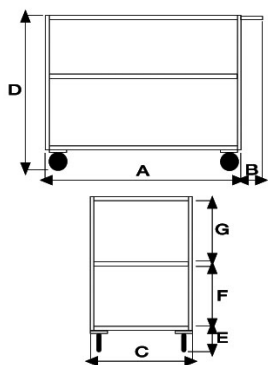

## Descrizione

Full stainless steel construction

Sizes mm 500x930x880h

AISI 304 stainless steel trays thickness 15/10

4 non marking grey rubber casters Ø 125 2 fixed 2 swivel

**Weight** Kg. 24

**Capacity** Kg. 300

## Informazioni Aggiuntive

Cod. Prod.	ART040AINOX
GTIN/EAN	8053853151506
Fornito	Montato - Pronto all'uso
Weight kg	25.0000
Load Capacity	300
Diametro Ruota in mm	125
Type of Wheel:	Grey Rubber
Colour	Satinized Stainless Steel
Manufacturer	Carmeccanica
Made in	Italia
Warranty	5 Years
Conformità	CE
Lead Time	Pronta Consegna