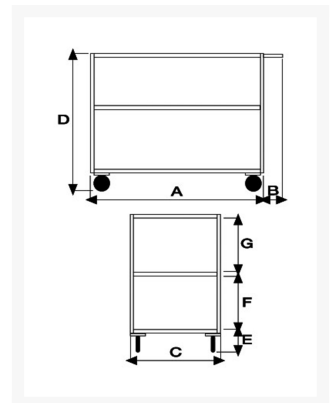

AISI 304 stainless steel stock cart

Immagini Prodotto

Descrizione

Grey rubber non marking casters, 2 fixed, 2 swivel Ø 125

Sizes mm 1050x600x895h

Tray size mm 600x900 with 30 mm perimeter lip

Weight kg 35

Capacity kg 300

Tubular handle 20x1.5

Lower chassis with plates on which wheels are easily screwed or removed..

Plate thickness 20/10 with rim mm 30

Full AISI 304 stainless steel construction

COMPLIANT TO CE RULES

ART	A	B	C	D	E	F	G
040INOX	900	130	600	895	200	300	300

Informazioni Aggiuntive

Cod. Prod.	ART040INOX
GTIN/EAN	8053853151575
Fornito	Montato - Pronto all'uso
Weight kg	35.0000
Load Capacity	300
Diametro Ruota in mm	125
Type of Wheel:	Grey Rubber
Colour	Satinized Stainless Steel
Manufacturer	Carmeccanica
Made in	Italia
Warranty	5 Years
Conformità	CE
Lead Time	Pronta Consegna