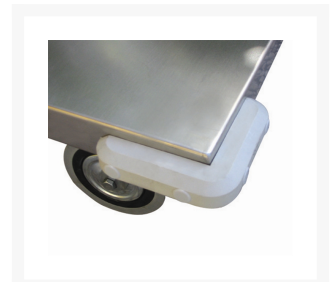

AISI 304 stainless steel stock cart

Immagini Prodotto

Descrizione

Stainless steel frame

Sizes mm 500x930x850h

AISI 304 stainless steel shelves thickness 15/10

4 swivel non marking grey rubber casters, 2 with brake OR 2 swivel non marking grey rubber casters and 2 fixed \varnothing m 125

Weight Kg. 15,5

Capacity Kg. 300

COMPLIANT TO CE RULES

ART A B C D E F

Informazioni Aggiuntive

Cod. Prod.	ART041AINOX
GTIN/EAN	8053853151674
Fornito	Montato - Pronto all'uso
Weight kg	15.5000
Load Capacity	300
Diametro Ruota in mm	125
Type of Wheel:	Grey Rubber
Colour	Satinized Stainless Steel
Manufacturer	Carmeccanica
Made in	Italia
Warranty	5 Years
Conformità	CE
Lead Time	Pronta Consegna