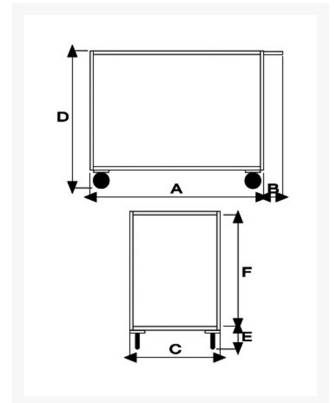

AISI 304 stainless steel stock cart

Immagini Prodotto

Descrizione

Stainless steel frame

Sizes mm 500x930x850h

AISI 304 stainless steel shelves thickness 15/10

4 swivel non marking grey rubber casters, 2 with brake OR 2 swivel non marking grey rubber casters and 2 fixed \varnothing m 125

Weight Kg. 15,5

Capacity Kg. 300

COMPLIANT TO CE RULES

ART A B C D E F

Informazioni Aggiuntive

Cod. Prod.	ART041AINOX
GTIN/EAN	8053853151674
Fornito	Montato - Pronto all'uso
Weight kg	15.5000
Load Capacity	300
Diametro Ruota in mm	125
Type of Wheel:	Grey Rubber
Colour	Satinized Stainless Steel
Manufacturer	Carmeccanica
Made in	Italia
Warranty	5 Years
Conformità	CE
Lead Time	Pronta Consegna