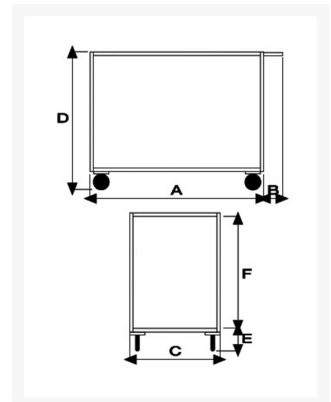

## Descrizione

Full stainless steel construction

Sizes mm 600x1030x870h

Smooth AISI 304 stainless steel plate with thickness 15/10

4 non marking grey rubber casters Ø 125 2 fixed 2 swivel

**Weight** Kg. 22

## Informazioni Aggiuntive

---

Cod. Prod.	ART041INOX
GTIN/EAN	8053853151858
Fornito	Montato - Pronto all'uso
Weight kg	22.0000
Load Capacity	300
Diametro Ruota in mm	125
Type of Wheel:	Grey Rubber
Colour	Satinized Stainless Steel
Manufacturer	Carmeccanica
Made in	Italia
Warranty	5 Years
Conformità	CE
Lead Time	Pronta Consegna