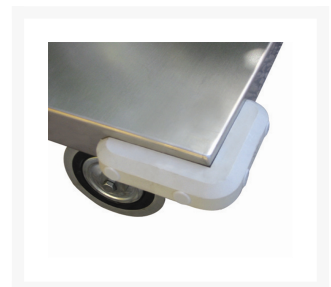

# AISI 304 stainless steel stock cart

## Descrizione

Full stainless steel construction

Sizes mm 600x1030x870h

Smooth AISI 304 stainless steel plate with thickness 15/10

4 non marking grey rubber casters Ø 125 2 fixed 2 swivel

**Weight** Kg. 22

## Informazioni Aggiuntive

---

Cod. Prod.	ART041INOX
GTIN/EAN	8053853151858
Fornito	Montato - Pronto all'uso
Weight kg	22.0000
Load Capacity	300
Diametro Ruota in mm	125
Type of Wheel:	Grey Rubber
Colour	Satinized Stainless Steel
Manufacturer	Carmeccanica
Made in	Italia
Warranty	5 Years
Conformità	CE
Lead Time	Pronta Consegna