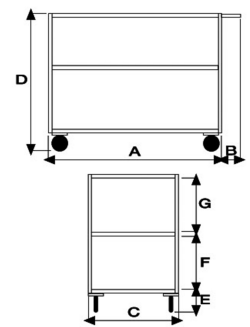

AISI 304 stainless steel stock cart

Immagini Prodotto

Descrizione

Full stainless steel construction

Sizes mm 600x1030x895h

AISI 304 stainless steel plate thickness 15/10

4 swivel non marking grey rubber casters, 2 with brake \varnothing 125

Chassy with welded counterplates. Casters are screwed to the counterplates and are easily removed when maintenance is required.

Weight Kg. 35

Capacity Kg. 300

COMPLIANT TO CE RULES

ART	A	B	C	D	E	F	G
040GIRFRINOX	900	130	600	895	200	300	300

Informazioni Aggiuntive

Cod. Prod.	ART040GIRFRINOX
GTIN/EAN	8053853151551
Fornito	Montato - Pronto all'uso
Weight kg	35.0000
Load Capacity	300
Diametro Ruota in mm	125
Type of Wheel:	Grey Rubber
Colour	Satinized Stainless Steel
Manufacturer	Carmeccanica
Made in	Italia
Warranty	5 Years
Conformità	CE
Lead Time	Pronta Consegna