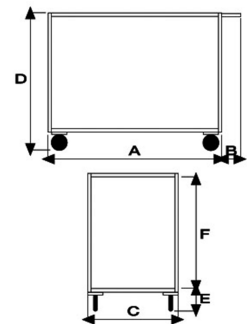

## Descrizione

Full stainless steel construction

Sizes mm 600x1030x880h

AISI 304 STAINLESS STEEL PLATE THICKNESS 15/10

4 swivel non marking grey rubber casters, 2 with brake OR 2 swivel non marking grey rubber casters and 2 fixed  $\varnothing$  m 125

## Informazioni Aggiuntive

Cod. Prod.	ART041VINOX
GTIN/EAN	8053853151940
Fornito	Montato - Pronto all'uso
Weight kg	22.0000
Load Capacity	300
Diametro Ruota in mm	125
Type of Wheel:	Grey Rubber
Colour	Satinized Stainless Steel
Manufacturer	Carmeccanica
Made in	Italia
Warranty	5 Years
Conformità	CE
Lead Time	Pronta Consegna