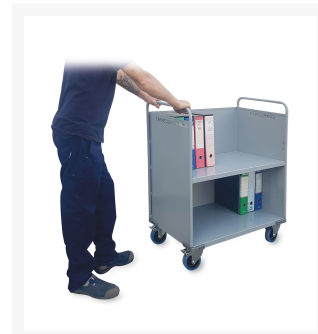

# Book storage cart, 2 shelves

## Descrizione

2 swivel non marking grey rubber casters Ø 125

2 fixed non marking grey rubber casters Ø 125

**Sizes** mm 520x850x1050h

**Sizes shelves** mm 500x800

**Weight** Kg. 35

**Capacity** Kg. 300

Smooth plate shelves thickness 15/10