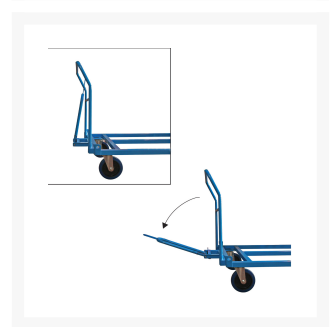

Euro pallet dolly

Immagini Prodotto

Descrizione

4 blue rubber elastic castes Ø 200x50 (2 fixed 2 swivel)

Overall sizes mm 1400x850x320 h

Capacity kg 500

Spring loaded pull handle automatically rising

Acrylic powder painting

COMPLIANT TO CE RULES

Informazioni Aggiuntive

Cod. Prod.	ART411
GTIN/EAN	8053853154613
Fornito	Montato - Pronto all'uso
Weight kg	31.0000
Load Capacity	500
Diametro Ruota in mm	200
Type of Wheel:	Elastic Rubber
Colour	Blu RAL5015
Manufacturer	Carmeccanica
Made in	Italia
Warranty	5 Years
Conformità	CE
Lead Time	15 giorni