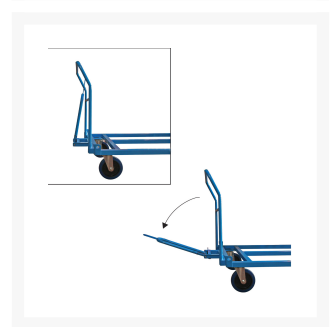

## Descrizione

---

4 blue rubber elastic castes Ø 200x50 (2 fixed 2 swivel)

Overall sizes mm 1400x850x320 h

Capacity kg 500

Spring loaded pull handle automatically rising

Acrylic powder painting

COMPLIANT TO CE RULES

## Informazioni Aggiuntive

---

Cod. Prod.	ART411FR
GTIN/EAN	8053853154620
Fornito	Montato - Pronto all'uso
Weight kg	31.0000
Load Capacity	500
Type of Wheel:	Elastic Rubber
Colour	Blu RAL5015
Manufacturer	Carmeccanica
Made in	Italia
Warranty	5 Years
Conformità	CE
Lead Time	15 giorni