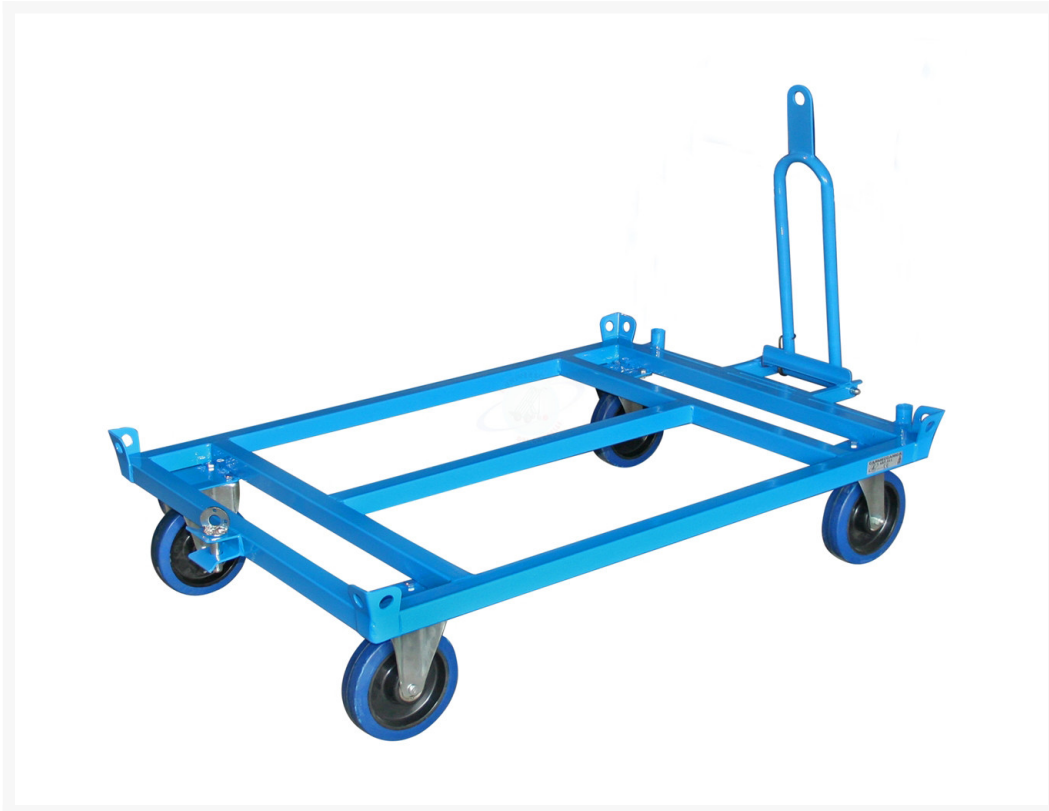

# Euro pallet dolly

## Immagini Prodotto

## Descrizione

4 blue rubber elastic castes Ø 200x50 (2 fixed 2 swivel)

Overall sizes mm 1400x850x320 h

Capacity kg 500

Spring loaded pull handle automatically rising

Acrylic powder painting

COMPLIANT TO CE RULES

---

Cod. Prod.	ART411-K1
GTIN/EAN	8053853157911
Fornito	Montato - Pronto all'uso
Weight kg	3.0000
Colour	Blu RAL5015
Manufacturer	Carmeccanica
Made in	Italia
Warranty	5 Years
Lead Time	15 giorni