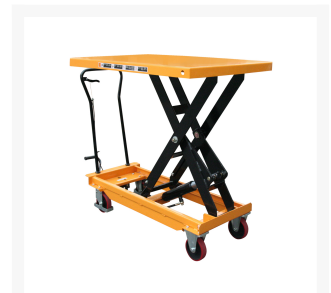

Foot pump actuated mobile lift table 1000 Kg

Immagini Prodotto

Descrizione

Base frame and platform made of steel

Smooth plate loading platform

Foot operated hydraulic lift pump

Smooth rate of lowering adjustable through the release handle

Polyurethane wheels rolling easily on a roller bearing - 2 wheels with parking brake

ACRILIC POWDER PAINTING

COMPLIANT TO CE RULES

COD	A	B	C	D	E	F	Ruote d.	Portata	Peso
PC1000L	1000	2346	2035	360	1360	750	125	1000	198

Informazioni Aggiuntive

Cod. Prod.	PC1000R
GTIN/EAN	8053853157324
Fornito	Montato - Pronto all'uso
Weight kg	163.0000
Load Capacity	900
Colour	Yellow RAL028
Manufacturer	Carmeccanica
Made in	Italia
Warranty	2 Years
Conformità	CE
Lead Time	Esaurito