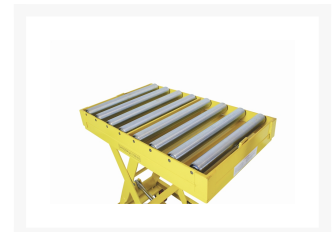

Foot pump actuated mobile lift table 750 Kg

Immagini Prodotto

Descrizione

Base frame and platform made of steel
Smooth plate loading platform
Foot operated hydraulic lift pump
Smooth rate of lowering adjustable through the release handle
Polyurethane wheels rolling easily on a roller bearing - 2 wheels with parking brake
ACRILIC POWDER PAINTING
COMPLIANT TO CE RULES

COD	A	B	C	D	E	F	Wheels d.	Capacity	Weight
PC800	1000	1313	1000	420	1000	510	128	750	125

Informazioni Aggiuntive

Cod. Prod.	PC800R
GTIN/EAN	8053853155610
Fornito	Montato - Pronto all'uso
Weight kg	185.0000
Load Capacity	750
Colour	Yellow RAL028
Manufacturer	Carmeccanica
Warranty	2 Years
Conformità	CE