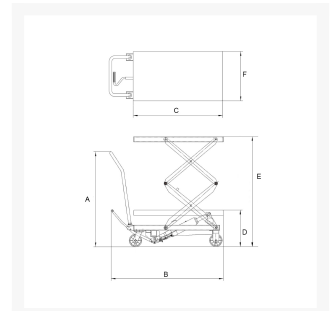

Foot pump actuated mobile lift table Kg.800

Immagini Prodotto

Descrizione

Base frame and platform made of steel
Smooth plate loading platform
Foot operated hydraulic lift pump
Smooth rate of lowering adjustable through the release handle
Polyurethane wheels rolling easily on a roller bearing - 2 wheels with parking brake
ACRILIC POWDER PAINTING
COMPLIANT TO CE RULES

COD	A	B	C	D	E	F	Wheels d.	Capacity	Weight
PC800D	1015	1270	1220	445	1500	610	128	800	195

Informazioni Aggiuntive

Cod. Prod.	PC800DR
GTIN/EAN	8053853155603
Fornito	Montato - Pronto all'uso
Weight kg	220.0000
Load Capacity	700
Colour	Yellow RAL028
Manufacturer	Carmeccanica
Warranty	2 Years
Conformità	CE