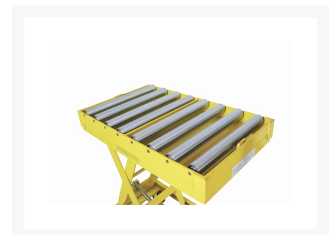

Foot pump actuated mobile lift table Kg.800

Immagini Prodotto

Descrizione

Base frame and platform made of steel
Smooth plate loading platform
Foot operated hydraulic lift pump
Smooth rate of lowering adjustable through the release handle
Polyurethane wheels rolling easily on a roller bearing - 2 wheels with parking brake
ACRILIC POWDER PAINTING
COMPLIANT TO CE RULES

COD	A	B	C	D	E	F	Wheels d.	Capacity	Weight
PC800D	1015	1270	1220	445	1500	610	128	800	195

Informazioni Aggiuntive

Cod. Prod.	PC800DR
GTIN/EAN	8053853155603
Fornito	Montato - Pronto all'uso
Weight kg	220.0000
Load Capacity	700
Colour	Yellow RAL028
Manufacturer	Carmeccanica
Warranty	2 Years
Conformità	CE