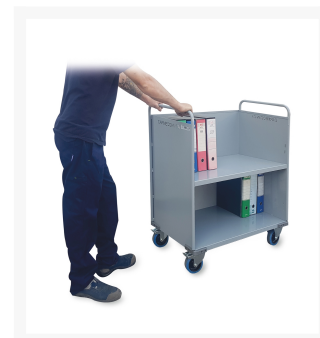

Hand cart with 3 walls for books, dossiers and filing

Immagini Prodotto

Descrizione

4 blu rubber casters Ø 125 (2 fixed 2 swivel with brakes)

Sizes mm 465x795x1050h

Shelves sizes mm 450x750

Weight Kg. 30

Capacity Kg. 300

Walls plate 20/10

Smooth plate shelves thickness 15/10

Non-marking grey rubber bumper

Double push hand grip

ACRILIC POWDER PAINTING

COMPLIANT TO CE RULES

Optional:

Guard wall.

Anti-drumming rubber under the shelves:a sheet of rubber glued under the shelves to avoid vibrations when moving an empty cart

Informazioni Aggiuntive

Cod. Prod.	ART096D
GTIN/EAN	8053853158598
Fornito	Montato - Pronto all'uso
Weight kg	30.0000
Load Capacity	300
Type of Wheel:	Elastic Blu Rubber
Colour	Grey RAL7042
Manufacturer	Carmeccanica
Made in	Italia
Warranty	5 Years
Conformità	CE
Lead Time	Pronta Consegna