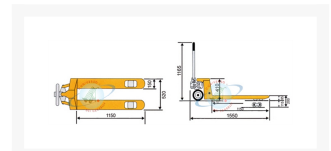

# Hand pallet truck Kg. 2500

## Descrizione

**Capacity** Kg 2.500

**Weight** Kg 73

Overall fork length l mm 1.150

Width overall forks mm 540

Overall length L mm 1.550

Lowered height mm 85

Stroke height mm 115

Raised height mm 200

Rubber steer wheels with roller bearings Ø mm 180

4 Tandem poliuretane front rollers on a tandem mounting Ø mm 82x70

Steer arc degrees 205°

Turning radius Wa mm 1.367

Working aisle for europallet 800x1.200 Ast mm 1.832

## Informazioni Aggiuntive

Cod. Prod.	TCRF 4MD
Fornito	Montato - Pronto all'uso
Weight kg	72.0000
Load Capacity	2500
Type of Wheel:	Elastic Rubber
Colour	Yellow RAL028
Manufacturer	Carmeccanica
Warranty	2 Years
Conformità	CE
Lead Time	Esaurito