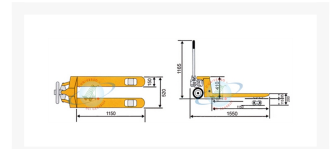

# Hand pallet truck Kg. 2500

## Descrizione

**Capacity** Kg 2.500

**Weight** Kg 73

Overall fork length l mm 1.150

Width over forks mm 540

Overall length L mm 1.550

Lowered height mm 85

Stroke height mm 115

Raised height mm 200

Rubber steer wheels with roller bearings Ø mm 200

4 Tandem nylon front rollers on a tandem mounting Ø mm 82x70

Steer arc degrees 205°

Turning radius Wa mm 1.367

Working aisle for europallet 800x1.200 Ast mm 1.832

## Informazioni Aggiuntive

Cod. Prod.	TCRF 4MC.01
Fornito	Montato - Pronto all'uso
Weight kg	73.0000
Load Capacity	2500
Type of Wheel:	Elastic Rubber
Colour	Yellow RAL028
Manufacturer	Carmeccanica
Warranty	2 Years
Conformità	CE
Lead Time	Pronta Consegna