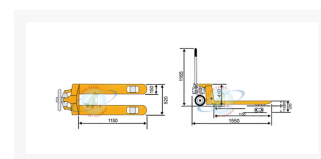

Hand pallet truck single nylon front roller forks mm 1150

Immagini Prodotto

Descrizione

Capacity Kg 2.500

Weight Kg 73

Overall fork length l mm 1.150

Width overall forks mm 520

Total length L mm 1.550

Lowered height mm 85

Stroke height mm 115

Raised height mm 200
Rubber steer wheels with roller bearings Ø mm 200
2 nylon front rollers Ø mm 82x80
Steer arc degrees 205°
Turning radius Wa mm 1.367
Working aisle for europallet 800x1.200 Ast mm 1.832
3 positions fingertip control for lift lowering and neutral positioning
Entry wheels
Modular pump
Heavy gauge steel construction with continuous seam welds
Oven dried epoxy powder painting
COMPLIANT TO CE RULES

Informazioni Aggiuntive

Cod. Prod.	TCRF 2M
GTIN/EAN	8053853155887
Fornito	Montato - Pronto all'uso
Weight kg	73.0000
Load Capacity	2500
Type of Wheel:	-
Colour	Yellow RAL028
Manufacturer	Carmeccanica
Made in	Italia
Warranty	2 Years
Conformità	CE
Lead Time	Pronta Consegna