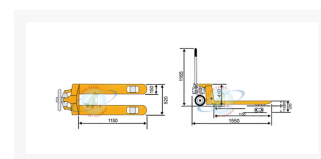

Hand pallet truck tandem nylon front rollers forks mm 1150

Immagini Prodotto

Descrizione

Capacity Kg 2.500

Weight Kg 73

Overall fork length l mm 1.150

Width over forks mm 530

Total length L mm 1.550

Lowered height mm 85

Stroke height mm 115

Raised height mm 200
Rubber steer wheels with roller bearings Ø 200
4 Tandem nylon front rollers on a tandem mounting Ø 80X70
Steer arc degrees 205°
Turning radius Wa mm 1.367
Working aisle for europallet 800x1.200 Ast mm 1.832
3 positions fingertip control for lift lowering and neutral positioning
Entry wheels
Modular pump
Heavy gauge steel construction with continuous seam welds
Oven dried epoxy powder painting
COMPLIANT TO CE RULES

Informazioni Aggiuntive

Cod. Prod.	TCRF 4M
GTIN/EAN	8053853155917
Fornito	Montato - Pronto all'uso
Weight kg	73.0000
Load Capacity	2500
Type of Wheel:	-
Colour	Yellow RAL028
Manufacturer	Carmeccanica
Made in	Italia
Warranty	2 Years
Conformità	CE
Lead Time	Pronta Consegna