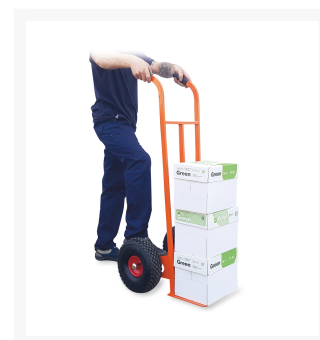

# Hand truck, pneumatic wheels Ø 300

## Descrizione

Hand truck with straight backrest ideal for bulky crates, parcels or boxes.

Ideal for loading, delivery or house or garden work.

2 pneumatic wheels Ø 300

4-ply pneumatic (4PR), iron body, rolling on roller cage, maximum pressure 2.5 bar (36 psi)

The large diameter pneumatic wheels allow you to easily overcome any obstacle and all irregular surfaces such as Sanpietrini.

**Sizes** 490x600x1250h mm

**Noseplate Sizes:** 320x200 mm

**Weight** Kg. 13

**Capacity** Kg. 300