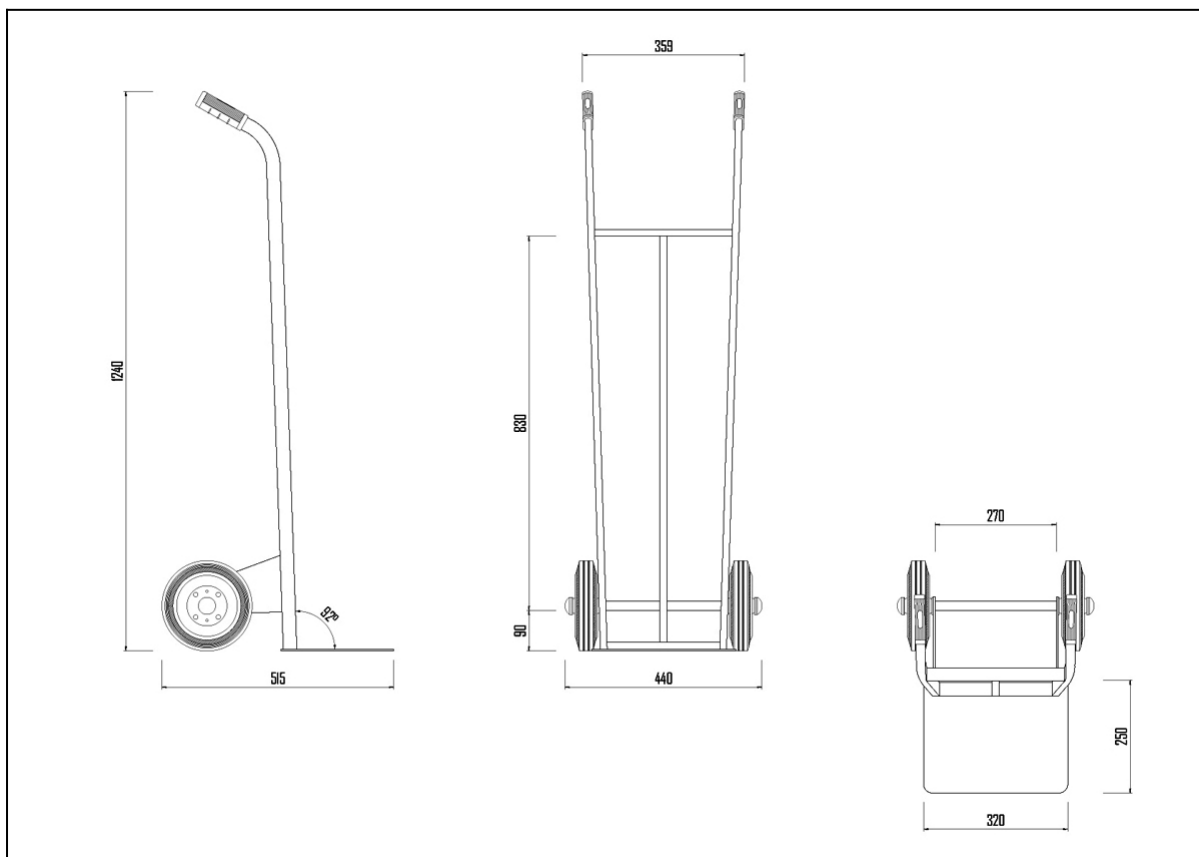

## Descrizione

Hand truck with straight backrest ideal for bulky crates, parcels or boxes.

Suitable for both industrial and domestic use

2 synthetic wheels Ø 200

Injection rubber wheel with polypropylene centre and hub on smooth bushing.

Hand truck suitable for stoneware, asphalt, concrete and resin.

**Sizes** 440x515x1250 mm

**Noseplate Sizes:** 320x250 mm

**Weight** Kg. 11

**Capacity** Kg. 200

Non-toxic rubber knobs  
Ergonomic handle  
Electro-welded tubes and plate.  
EPOXY POWDERS COATED  
COMPLIANT WITH CE STANDARDS

## Informazioni Aggiuntive

---

Cod. Prod.	ART005B
GTIN/EAN	8053853150103
Fornito	Montato - Pronto all'uso
Weight kg	11.0000
Plate	320x250
Load Capacity	200
Diametro Ruota in mm	200
Type of Wheel:	Rubber
Colour	Red RAL3000
Manufacturer	Carmeccanica
Made in	Italia
Warranty	5 Years
Conformità	CE
Lead Time	Pronta Consegna