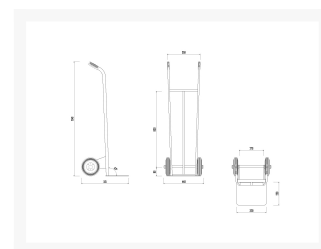

# Hand truck, synthetic wheels Ø 200

## Descrizione

Hand truck with straight backrest ideal for bulky crates, parcels or boxes.

Suitable for both industrial and domestic use

2 synthetic wheels Ø 200

Injection rubber wheel with polypropylene centre and hub on smooth bushing.

Hand truck suitable for stoneware, asphalt, concrete and resin.

**Sizes** 440x515x1250 mm

**Noseplate Sizes:** 320x250 mm

**Weight** Kg. 11

**Capacity** Kg. 200

Non-toxic rubber knobs  
Ergonomic handle  
Electro-welded tubes and plate.  
EPOXY POWDERS COATED  
COMPLIANT WITH CE STANDARDS

## Informazioni Aggiuntive

---

Cod. Prod.	ART005B
GTIN/EAN	8053853150103
Fornito	Montato - Pronto all'uso
Weight kg	11.0000
Plate	320x250
Load Capacity	200
Diametro Ruota in mm	200
Type of Wheel:	Rubber
Colour	Red RAL3000
Manufacturer	Carmeccanica
Made in	Italia
Warranty	5 Years
Conformità	CE
Lead Time	Pronta Consegna