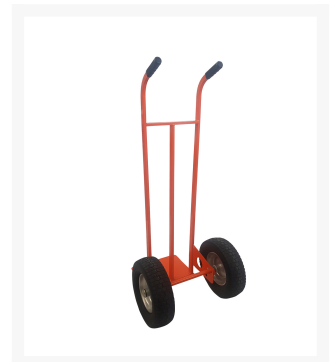

Hand truck puncture proof kg 300

Immagini Prodotto

Descrizione

Hand truck with straight backrest ideal for bulky crates, parcels or boxes.
Ideal for loading, delivery or house or garden work.

2 foam PU puncture-proof wheels Ø260

Flat free wheel with polyurethane tyre, grey painted steel flanges, roller bearings.

Hand truck shock and corrosion resistant, absorbs vibrations, puncture proof

The large diameter pneumatic wheels allow you to easily overcome any obstacle and all irregular surfaces such as stones.

Sizes 490x600x1250h mm

Noseplate Sizes: 320x200 mm

Weight Kg. 13

Capacity Kg. 300

Non-toxic rubber knobs

Ergonomic handle

Electro-welded tubes and plate.

EPOXY POWDERS COATED

COMPLIANT WITH CE STANDARDS

Informazioni Aggiuntive

Cod. Prod.	ART007C-02
GTIN/EAN	8053853157041
Fornito	Montato - Pronto all'uso
Weight kg	13.0000
Plate	320x250
Load Capacity	300
Diametro Ruota in mm	300
Type of Wheel:	PU Flat Free
Colour	Orange RAL2004
Manufacturer	Carmeccanica
Made in	Italia
Warranty	5 Years
Conformità	CE
Lead Time	Pronta Consegna