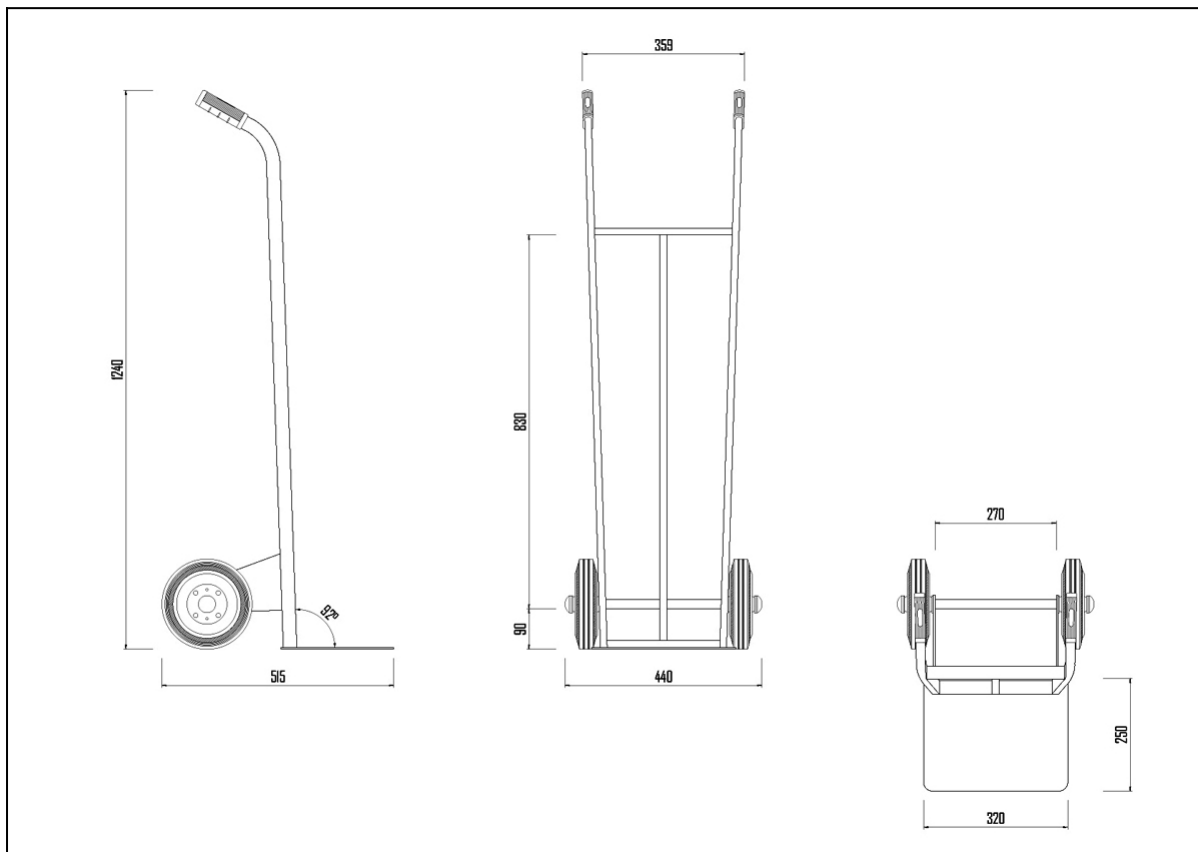

Hand trucks, solid rubber wheels Ø 200

Immagini Prodotto

Descrizione

Hand truck with straight backrest ideal for bulky crates, parcels or boxes.

Suitable for both industrial and domestic use

2 solid rubber wheels Ø 200

Rubber tyre hardness: 82 ± 4 Sh A. Hub in zinc-chromated and riveted pressed steel sheet and standar roller bearing

Hand truck suitable for stoneware, asphalt, concrete and resin.

Sizes 440x515x1250 mm

Noseplate Sizes: 320x250 mm

Weight Kg. 12

Capacity Kg. 200

Non-toxic rubber knobs

Ergonomic handle

Electro-welded tubes and plate.

EPOXY POWDERS COATED

COMPLIANT WITH CE STANDARDS

Informazioni Aggiuntive

Cod. Prod.	ART005
GTIN/EAN	8053853150097
Fornito	Montato - Pronto all'uso
Weight kg	12.0000
Plate	320x250
Load Capacity	200
Diametro Ruota in mm	200
Type of Wheel:	Rubber
Colour	Orange RAL2004
Manufacturer	Carmeccanica
Made in	Italia
Warranty	5 Years
Conformità	CE
Lead Time	Pronta Consegna