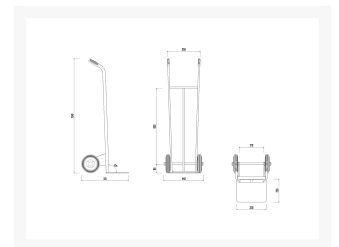

Hand trucks, solid rubber wheels Ø 200

Immagini Prodotto

Descrizione

Hand truck with straight backrest ideal for bulky crates, parcels or boxes.

Suitable for both industrial and domestic use

2 solid rubber wheels Ø 200

Rubber tyre hardness: 82 ± 4 Sh A. Hub in zinc-chromated and riveted pressed steel sheet and standar roller bearing

Hand truck suitable for stoneware, asphalt, concrete and resin.

Sizes 440x515x1250 mm

Noseplate Sizes: 320x250 mm

Weight Kg. 12

Capacity Kg. 200

Non-toxic rubber knobs

Ergonomic handle

Electro-welded tubes and plate.

EPOXY POWDERS COATED

COMPLIANT WITH CE STANDARDS

Informazioni Aggiuntive

Cod. Prod.	ART005
GTIN/EAN	8053853150097
Fornito	Montato - Pronto all'uso
Weight kg	12.0000
Plate	320x250
Load Capacity	200
Diametro Ruota in mm	200
Type of Wheel:	Rubber
Colour	Orange RAL2004
Manufacturer	Carmeccanica
Made in	Italia
Warranty	5 Years
Conformità	CE
Lead Time	Pronta Consegna