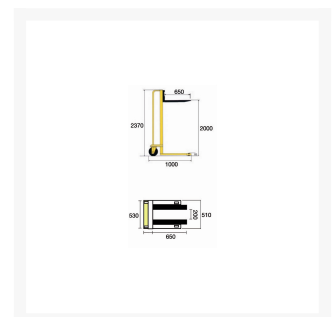

Hand winch stacker 200 Kg. H. 2000 Mm.

Immagine Prodotto

Descrizione

Hand winch stacker 200 Kg. H. 2000 Mm.

Being a practical and functional stacker ARG2000 is designed for lifting 200 Kg up to 2 mt. The hand winch lifts the load with a minimum effort and with the friction brake the load can be stopped at any point in the lifting. The load can only be lowered through a direct operation on the winch.

Capacity	kg 200
Total length	mm 1000
Total width	mm 530
Minimum overall height	mm 2370
Maximum overall height	mm 2370
Forks length	mm 600
Forks width	mm 80
Forks thickness	mm 50
Maximum lift height	mm 2000
Inner distance between forks	mm 340
Turning radius	Wa mm 930
Swivel casters	Ø 150
Front rollers	Ø 80
Weight	kg 150

Informazioni Aggiuntive

Cod. Prod.	ARTARG2000
Fornito	Montato - Pronto all'uso
Weight kg	80.0000
Load Capacity	200
Diametro Ruota in mm	150
Type of Wheel:	Nylon/Poliuretano
Colour	Yellow
Manufacturer	Carmeccanica
Made in	Italia
Warranty	5 Years
Conformità	CE
Lead Time	Esaurito