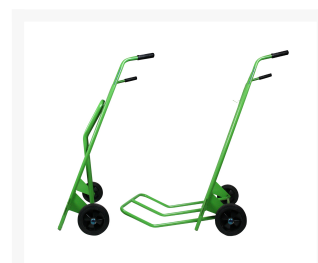

Heavy duty sack truck with a folding toeplate

Immagine Prodotto

Descrizione

2 synthetic wheels Ø 200

Sizes mm 660x1250

Toeplate:

Width mm 600

Height mm 500

Capacity Kg. 200

Weight Kg. 15

COMPLIANT TO CE RULES

Informazioni Aggiuntive

Cod. Prod.	ART054
GTIN/EAN	8053853152619
Supplied	Fully assembled
Weight kg	15.0000
Plate	600x500
Load Capacity Kg	200
Casters diameter mm	200
Type of Wheel:	Rubber
Colour	Green RAL6018
Manufacturer	Carmeccanica
Made in	Italia
Warranty duration	5 Years
Conformity	CE
Lead Time	7 giorni