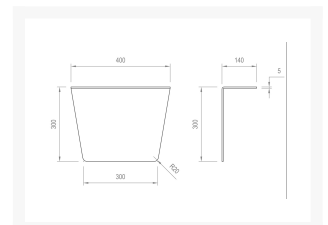

High back reclined hand truck for fruit and vegetable crates with adjustable height

Immagini Prodotto

Descrizione

2 solid rubber wheels Ø 200

1 swivel wheel Ø 200

Sizes mm 1900x490x2250

Noseplate:

Width mm 400

Depth mm 400

Weight Kg. 30

Capacity Kg. 400

Rhomboidal grab handle with hand-guards

Swivel back wheel spinning on a zinc plated pin with roller bearing

Adjustable height

COLD ZINC PLATING

COMPLIANT TO CE RULES

Informazioni Aggiuntive

Cod. Prod.	ART018Z
GTIN/EAN	8053853150776
Fornito	Montato - Pronto all'uso
Weight kg	30.0000
Load Capacity	400
Diametro Ruota in mm	200
Manufacturer	Carmeccanica
Made in	Italia
Warranty	5 Years
Conformità	CE
Lead Time	Esaurito